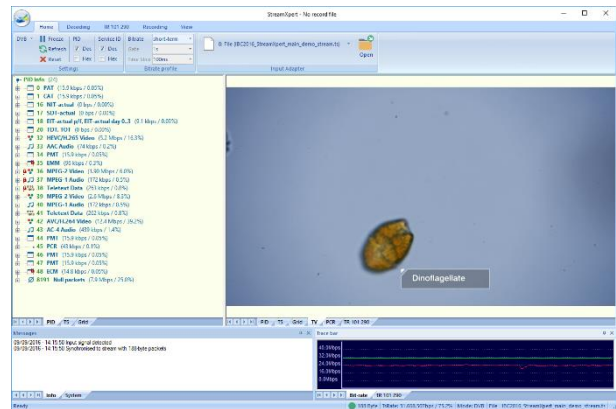

Transport-Stream Analyzer Software

- Full decoding of DVB/SI and ATSC/PSIP
- Real-time TR 101 290 monitoring
- SD/HD live decoding; PCR analysis

FEATURES

- Real-time and offline analysis of transport streams with intuitive user interface
- Deep decoding of tables and descriptors with customizable templates for decoding of custom tables and descriptors
- Integrated video and audio decoder supporting all industry-standard streams including MPEG-2, AVC and HEVC video and MPEG-1/2, AAC, and AC-3 audio
- User-definable TR 101 290 templates
- Analysis of TS-over-IP streams via DTA-2160/2162 or local network port

APPLICATIONS

- The world's most cost-effective and user-friendly transport-stream analyzer
- Test and validation of equipment with transport-stream output, e.g. multiplexers
- Quality monitoring of transport streams in studios, head ends, etc.

| Type | Description |
|-------------|--|
| DTU-245-SXP | ASI/SD-SDI input+output for USB-2 with StreamXpert 2.0 stream analyzer and StreamXpress player |
| DTC-335-SY | SdEye – SDI analyzer software |
| DTC-720-XP | Xpect Mosaic – 24/7 transport-stream monitoring and multiviewer |