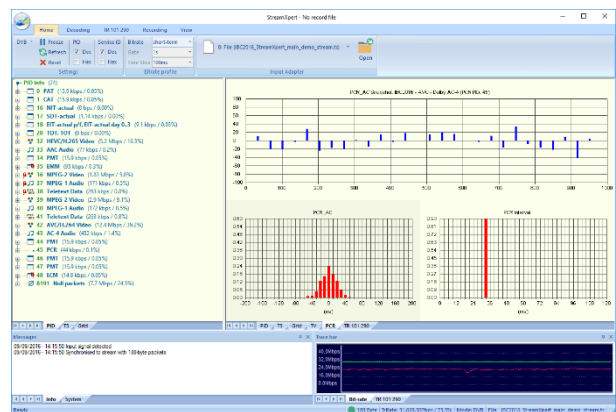

Transport-Stream Analyzer Software

- Full decoding of DVB/SI and ATSC/PSIP
- Real-time TR 101 290 monitoring
- SD/HD live decoding; PCR analysis

FEATURES

- Real-time and offline analysis of transport streams with intuitive user interface
- Deep decoding of tables and descriptors with customizable templates for decoding of custom tables and descriptors
- Integrated video and audio decoder supporting all industry-standard streams including MPEG-2, AVC and HEVC video and MPEG-1/2, AAC, and AC-3 audio
- User-definable TR 101 290 templates
- Analysis of TS-over-IP streams via DTA-2160/2162 or local network port

APPLICATIONS

- The world's most cost-effective and user-friendly transport-stream analyzer
- Test and validation of equipment with transport-stream output, e.g. multiplexers
- Quality monitoring of transport streams in studios, head ends, etc.

| Type | Description |
|-------------|--|
| DTU-245-SXP | ASI/SD-SDI input+output for USB-2 with StreamXpert 2.0 stream analyzer and StreamXpress player |
| DTC-335-SY | SdEye – SDI analyzer software |
| DTC-720-XP | Xpect Mosaic – 24/7 transport-stream monitoring and multiviewer |